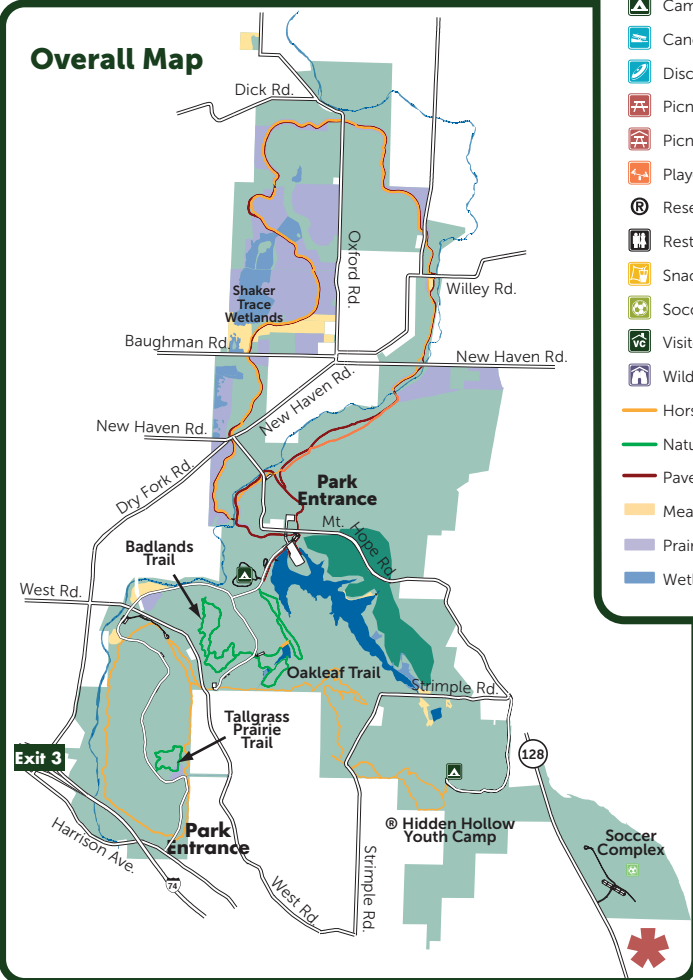

Miami Whitewater Map

Activity/Amenity Key

- Ballfield
- Boathouse
- Campground
- Canoe/Kayak access
- Disc golf
- Picnic area
- Picnic shelter
- Playground
- Reservable area
- Restrooms
- Snack bar
- Soccer complex
- Visitor center
- Wildlife viewing shelter
- Horse trail
- Nature trail
- Paved trail
- Meadow
- Prairie
- Wetlands

Reservable Picnic Areas & Shelters

- R1. Dry Fork Meadow
- R2. High Plains Shelter
- R3. Bluebird Glen Shelter
- R4. Tanager Meadow Shelter
- R5. Big Sycamore Shelter

Non-Reservable Picnic Areas & Shelters

- A. Willow Branch
- B. Walnut Hollow
- C. Owl Wood Hollow
- D. Hickory Knoll
- E. Open Grove
- F. Sassafras Dell
- G. Flicker Bend
- H. Bowles Woods Shelter
- J. Peregrine Point

Future home to Simmonds Family Dog Park, opening Spring 2014.