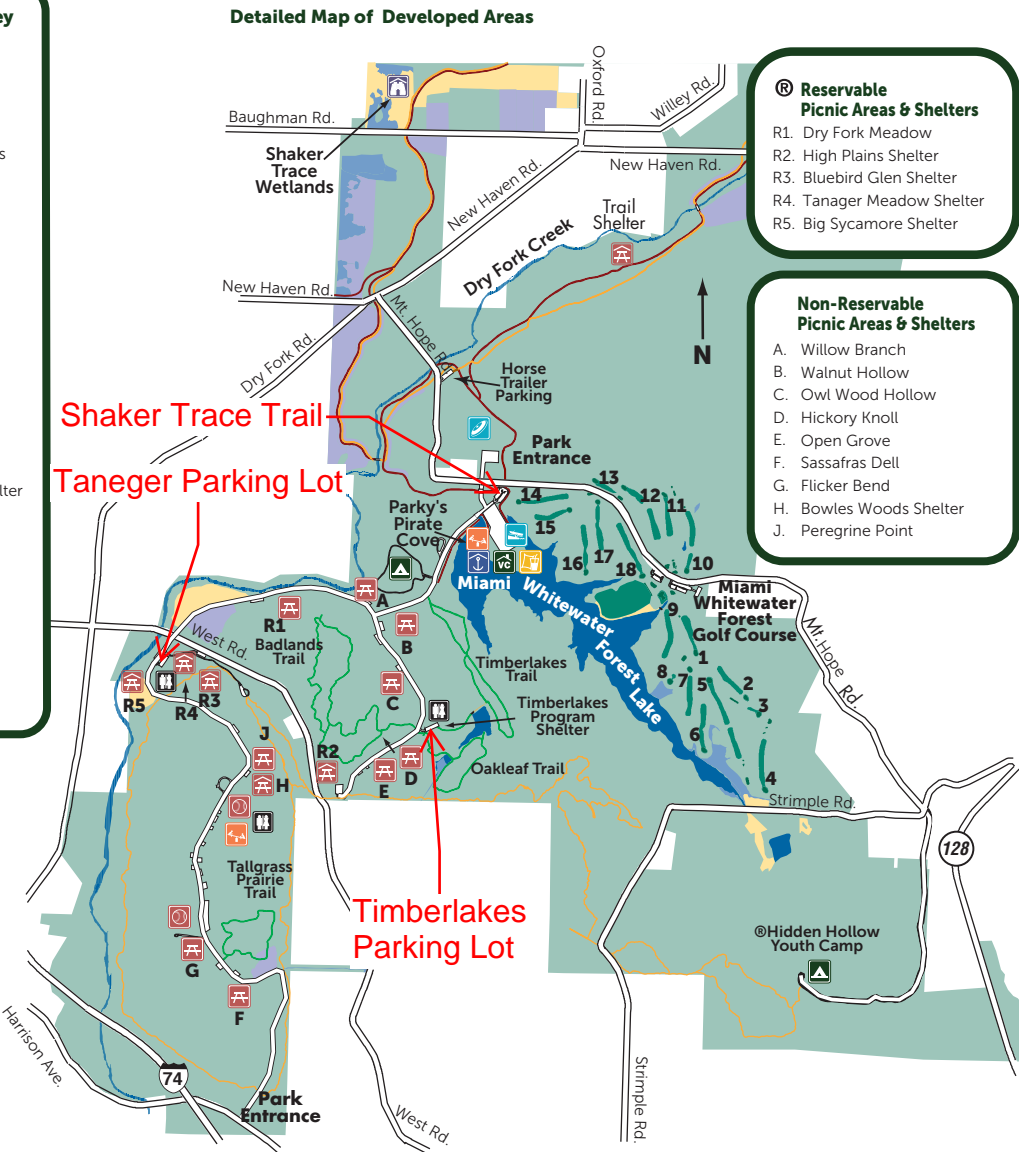

Miami Whitewater Map

Activity/Amenity Key

- Ballfield
- Boathouse
- Campground
- Canoe/Kayak access
- Disc golf
- Picnic area
- Picnic shelter
- Playground
- Reservable area
- Restrooms
- Snack bar
- Soccer complex
- Visitor center
- Wildlife viewing shelter
- Horse trail
- Nature trail
- Paved trail
- Meadow
- Prairie
- Wetlands

Reservable Picnic Areas & Shelters

- R1. Dry Fork Meadow
- R2. High Plains Shelter
- R3. Bluebird Glen Shelter
- R4. Tanager Meadow Shelter
- R5. Big Sycamore Shelter

Non-Reservable Picnic Areas & Shelters

- A. Willow Branch
- B. Walnut Hollow
- C. Owl Wood Hollow
- D. Hickory Knoll
- E. Open Grove
- F. Sassafras Dell
- G. Flicker Bend
- H. Bowles Woods Shelter
- J. Peregrine Point

Future home to Simmonds Family Dog Park, opening Spring 2014.